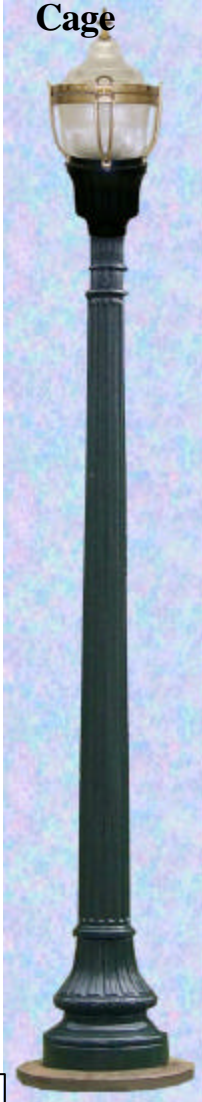

Traditionaire

Katy Acorn

15'6"
or
20'

Black
Only

Traditionaire Pole

Luminaire Choices

**Granville
with Cage**

Granville

Arlington

Postop

Katy Acorn

11'
Black
Only

Katy Post Pole

Luminaire Choices

**Granville
with
Cage**

Granville

Arlington

Postop

Katy Acorn

12' Mounting Height Option is available only with green pole and green Granville luminaires with or without decorative cage

14'6" Mounting Height Option is available in all black combinations and green combinations only with Granville luminaires with or without decorative cage.