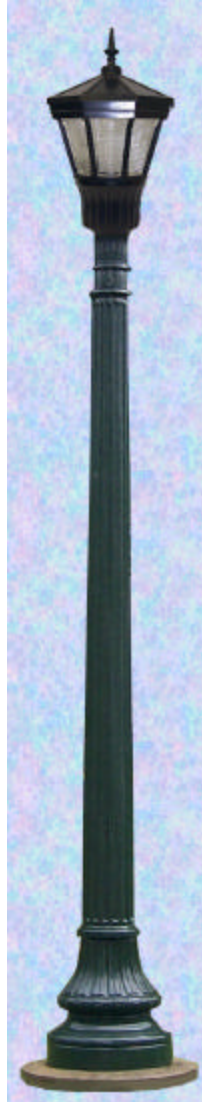

Traditionaire

Katy Acorn

15'6"
or
20'

Black
Only

Traditionaire Pole

Luminaire Choices

**Granville
with Cage**

Granville

Arlington

Postop

Katy Acorn

11'
Black
Only

Katy Post Pole

Luminaire Choices

**Granville
with
Cage**

Granville

Arlington

Postop

Katy Acorn

12' Mounting Height Option is available only with green pole and green Granville luminaires with or without decorative cage

14'6" Mounting Height Option is available in all black combinations and green combinations only with Granville luminaires with or without decorative cage.