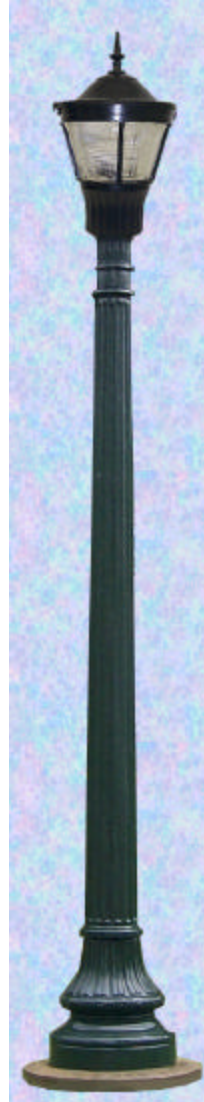

Traditionaire

Katy Acorn

15'6"
or
20'

Black
Only

Traditionaire Pole

Luminaire Choices

**Granville
with Cage**

Granville

Arlington

Postop

Katy Acorn

11'
Black
Only

Katy Post Pole

Luminaire Choices

**Granville
with
Cage**

Granville

Arlington

Postop

Katy Acorn

12' Mounting Height Option is available only with green pole and green Granville luminaires with or without decorative cage

14'6" Mounting Height Option is available in all black combinations and green combinations only with Granville luminaires with or without decorative cage.